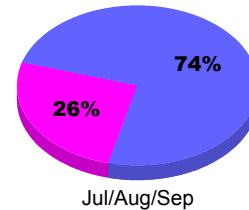

YTD Status Quo Clubs 2012-2013

Status Quo Clubs Compared to Status Quo Members

Legend: Status Quo Clubs (Cyan), Total Status Quo Members (Green)

MEMBERSHIP

Membership Results
2012-2013

Membership
2011-2012

Month	Net Memb Goal	Actual New Memb	Actual Dropped Memb	Gain/Loss of Memb	Gain/Loss of Memb
Jul/Aug/Sep		10	-6	4	-1
Totals		10	-6	4	-1

Membership Results 2012-2013

Goal, New, Dropped, Gain/Loss

Legend: Goal (Cyan), Actual (Green), Dropped (Yellow), Gain Loss (Magenta)

Comparison of Membership Gain/Loss

Current Year Compared to the Previous Year

Legend: Current Year (Cyan), Previous Year (Green)

Gender Comparison 2012-2013

Jul/Aug/Sep

Legend: Male (Blue), Female (Magenta)