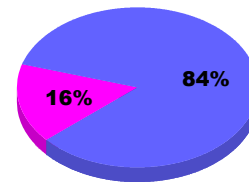

YTD Status Quo Clubs 2012-2013

Status Quo Clubs Compared to Status Quo Members

Legend: Status Quo Clubs (Cyan), Total Status Quo Members (Green)

MEMBERSHIP

Membership Results
2012-2013

Membership
2011-2012

Month	Net Memb Goal	Actual New Memb	Actual Dropped Memb	Gain/Loss of Memb	Gain/Loss of Memb
Jul/Aug/Sep		17	-7	10	12
Totals		17	-7	10	12

Membership Results 2012-2013

Goal, New, Dropped, Gain/Loss

Legend: Goal (Cyan), Actual (Green), Dropped (Yellow), Gain Loss (Magenta)

Comparison of Membership Gain/Loss

Current Year Compared to the Previous Year

Legend: Current Year (Cyan), Previous Year (Green)

Gender Comparison 2012-2013

Jul/Aug/Sep

Legend: Male (Blue), Female (Magenta)